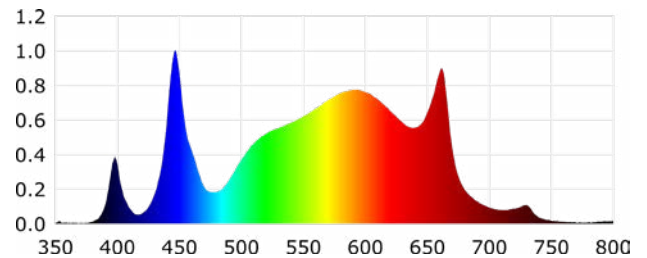

SPECIFICATIONS

Power	820W
PPE	2.7 μ mol/J
PPF	2,160 μ mol
Distribution	120°
Dimmer	Manual knob + RJ14 port
Certification	cETL
Fixture Dimensions	42" x 45.5"
Spectrum	PAR+ Spectrum
Power Factor	>90%
Footprint	4.5' X 4.5'
Warranty	5 years

PAR+ SPECTRUM

This spectrum promotes increases in THC, CBD, terpenes, flavonoids, antioxidants/vitamins, and pigmentation etc.

ELECTRICAL

120-277V 50/60Hz available, NEAM 5-15P AC Plug
347V optional

SMART CONTROLLER