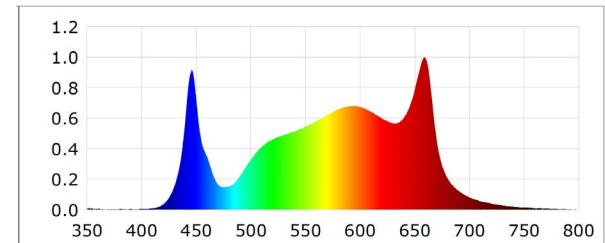

[PPFD CHART](#)
[INSTALLATION](#)

## FULL SPECTRUM

This spectrum promotes flowering, robust stem growth, and proper node spacing.

Intertek

FAST  
DELIVERY